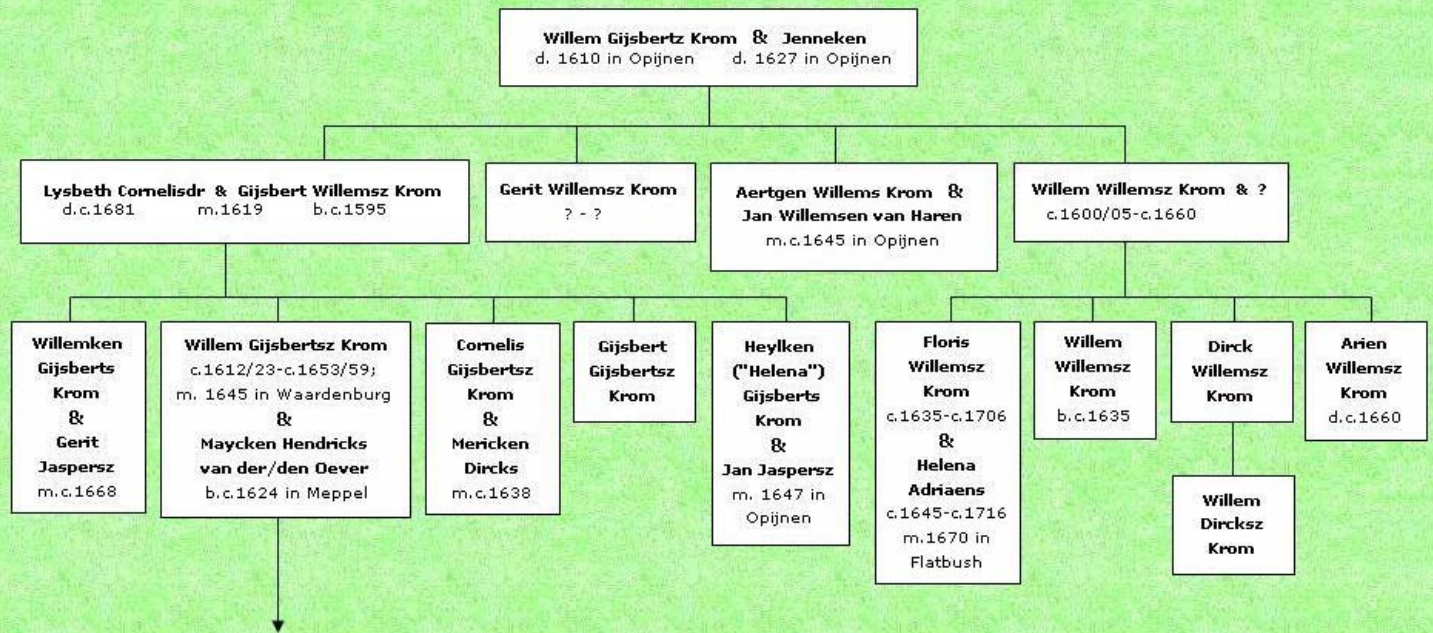

# The Krom Tree

Created September 14, 2003

(assembled from ~walkersj and ~mountgen/crom)

[\(click here for a printable .PDF\)](#)

P. S. Ehrlich — September 14, 2003